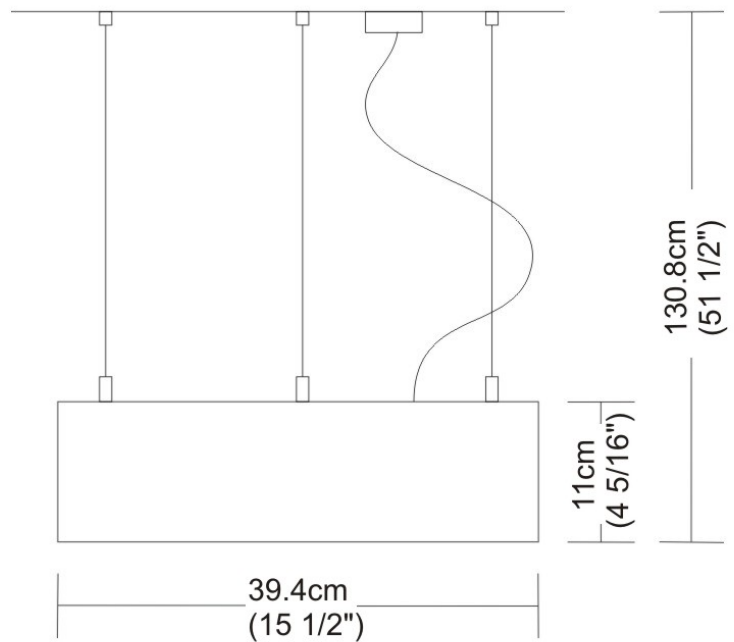

SPACE SUSPENSION

D11003

GENERAL

Series: Space
Division: Design
Mounting Type: Suspension
Mounting Location: Ceiling
Subcategory: Pendant

PHYSICAL

Shape: Square
Length (mm): 600
Length (in): 23 ½
Width (mm): 600
Width (in): 23 ½
Height (mm): 1600
Height (in): 63
Light Distribution: Direct
Weight (kg): 10.6
Weight (lbs): 23.5
Diffuser: Satin Glass
Fixture Finish: ALU
Fixture Material: Aluminum

ELECTRICAL

Number of Lamps: 1 + 1
Lamp Type: LED Retrofit / Halogen
Bulb Included: Bulb Not Included
Total Output Wattage (W): 26 / 185
Max. Wattage Per Lamp (W): 6 / 35 + 20 / 150
Lamp Base: G9
Input Voltage (V): 120

LED

OPTICAL

RATINGS AND CERTIFICATIONS

Certified By: CSA Certified to UL and CSA Standards
IP rating: IP20

PROJECT	
TYPE	
NOTES	
QUANTITY	
DATE