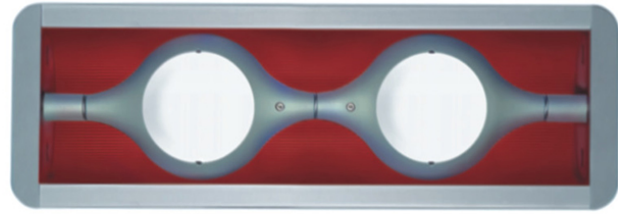

SPACE RECESSED

D96001

GENERAL

Series: Space
Brand: Milan
Division: Design
Mounting Type: Recessed
Mounting Location: Ceiling
Subcategory: Downlight

PHYSICAL

Shape: Rectangle
Length (mm): 445
Length (in): 17 1/2
Width (mm): 150
Width (in): 6
Height (mm): 89
Height (in): 3 1/2
Light Distribution: Direct
Weight (kg): 3.2
Weight (lbs): 7
Diffuser: Glass - Sold Separately
Fixture Finish: Metallic Gray
Fixture Material: Metal

ELECTRICAL

Number of Lamps: 2
Lamp Type: LED Retrofit
Lamp Shape: MR16
Bulb Included: Bulb Not Included
Total Output Wattage (W): 10
Max. Wattage Per Lamp (W): 5
Lamp Base: GU10

LED

OPTICAL

RATINGS AND CERTIFICATIONS

Certified By: CSA Certified to UL and CSA Standards
IP rating: IP20

PROJECT	_____
TYPE	_____
NOTES	_____
QUANTITY	_____
DATE	_____

150mm 6"